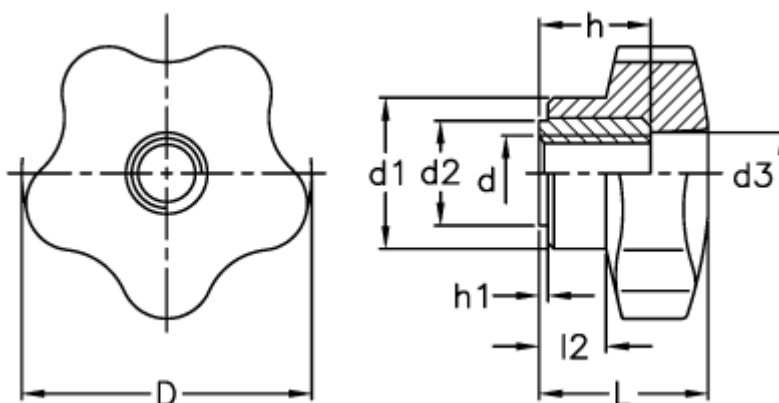

Article number: 2302067511

Description: E+G Lobe knob  
VC.254/40 B-M8

## Measures

D	= 40	l2 = 13
d1	= 21	
d2	= 14	
d3	= 13	
d 6H	= M8	
h	= 18	
h1	= 1.5	
L	= 28	